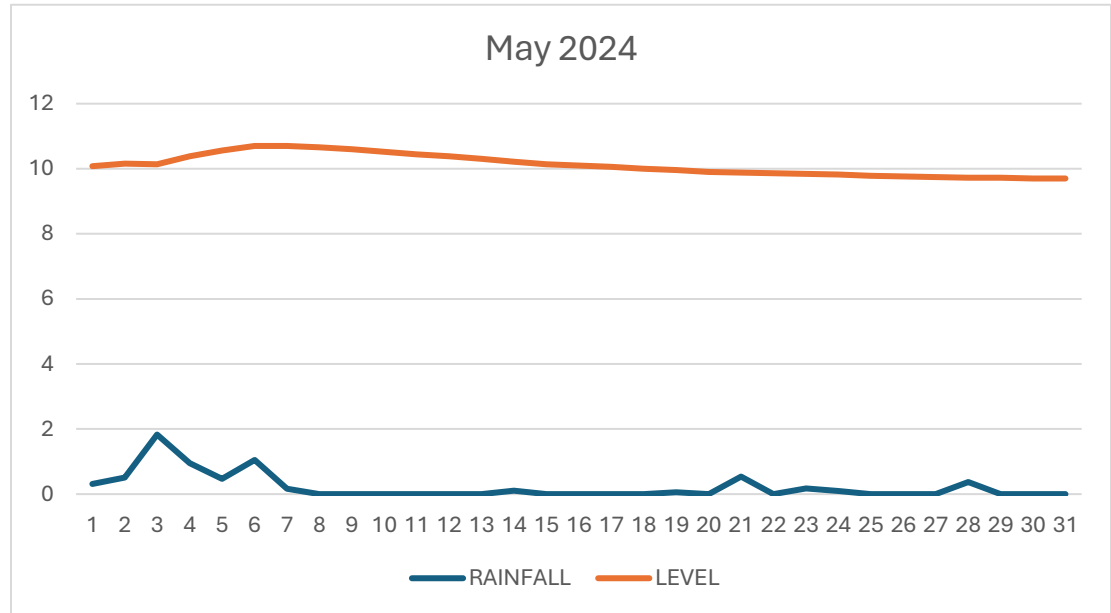

May 2024

Rainfall, Lake Level, Temp.

DATE	RAINFALL	LEVEL	TEMP - F
05/01/24	0.31	10.08	59
05/02/24	0.51	10.16	59
05/03/24	1.83	10.14	59
05/04/24	0.95	10.38	59
05/05/24	0.47	10.56	59
05/06/24	1.05	10.7	57.2
05/07/24	0.16	10.7	57.2
05/08/24	0	10.66	59
05/09/24	0	10.6	59
05/10/24	0	10.52	60.8
05/11/24	0	10.44	60.8
05/12/24	0	10.38	60.8
05/13/24	0	10.3	60.8
05/14/24	0.11	10.22	60.8
05/15/24	0	10.14	62.6
05/16/24	0	10.1	62.6
05/17/24	0	10.06	62.6
05/18/24	0	10	62.6
05/19/24	0.06	9.96	62.6
05/20/24	0	9.9	64.4
05/21/24	0.54	9.88	62.6
05/22/24	0	9.86	62.6
05/23/24	0.17	9.84	62.6
05/24/24	0.1	9.82	62.6
05/25/24	0	9.78	62.6
05/26/24	0	9.76	64.4
05/27/24	0	9.74	64.4
05/28/24	0.37	9.72	64.4
05/29/24	0	9.72	64.4
05/30/24	0	9.7	64.4
05/31/24	0	9.7	64.4